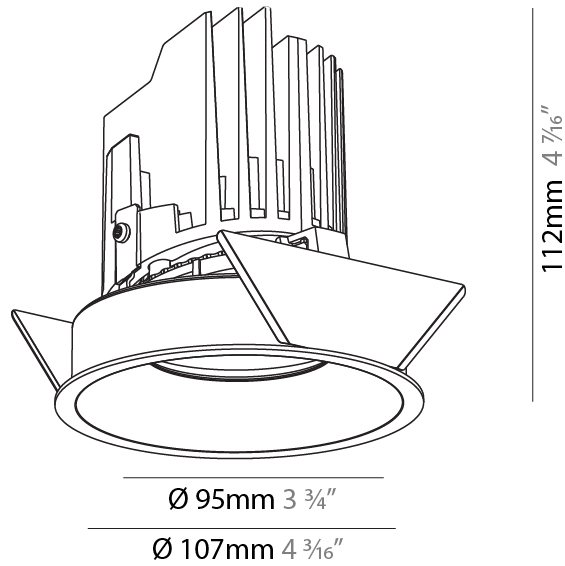

GENERAL

Series: Bioniq
Subseries: Bioniq Round Semi Adjustable
Brand: Prolight
Division: Architectural
Mounting Type: Recessed
Mounting Location: Ceiling
Subcategory: Downlight

PHYSICAL

Shape: Round
Diameter (mm): 107
Diameter (in): 4 3/16
Height (mm): 112
Height (in): 4 7/16
Ceiling Thickness (mm): 10 / 12.5 / 15
Ceiling Thickness (in): 3/8 or 1/2 or 9/16
Min. Recessing Depth (mm): 130
Min. Recessing Depth (in): 5 1/8
Light Distribution: Adjustable / Downlight
Weight (kg): 0.435
Weight (lbs): 0.96
Fixture Finish: SSR / BKV / CWI / CRY / HAB / UFT / ITA / RUA / FTG / MYG / LOD / PUS / FRO / FUP / KIA / POP / BLS / SPG / MEY / GOH / GUM / CHC / COM / ABZ / JAG / OBR / MOS / ROR
Fixture Material: Aluminum Die Cast
Cut-out Measurements: 98mm / 3 7/8"

ELECTRICAL

Lamp Type: LED (Zhaga Standard)
Total Output Wattage (W): 15
Dimming: Dali Dimming
Driver Included: No
Driver Location: Recessed Housing
Driver Type: Constant Current - 120Vac
Housing: See components
Input Voltage (V): 120
Constant Current (MA): 350

LED

Number of LEDs: 1
Color Temperature (°K): Warm Dim
Max. Delivered Lumen (lm): 760
Nominal Lumen (lm): 1140
CRI: >90 CRI
Lamp Life (hrs): 50000

OPTICAL

Reflector: 20 / 40 / 60
Adjustability: Rotational 355°, Tilt 10°

RATINGS AND CERTIFICATIONS

Certified By: Certified for North American Standards
IP rating: IP20

PROJECT	_____
TYPE	_____
SPECIFIER	_____
QUANTITY	_____
DATE	_____