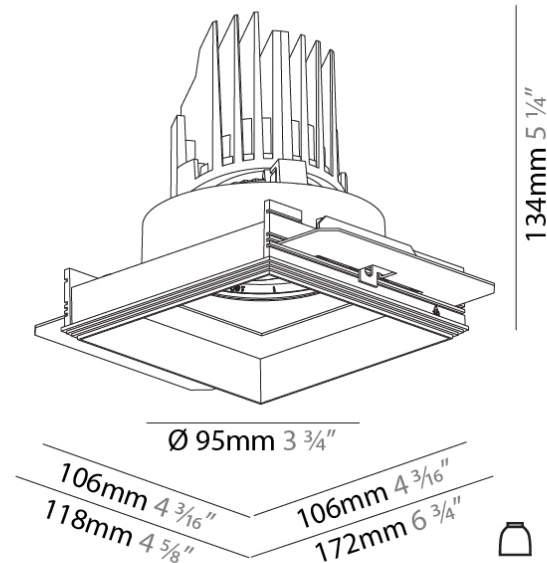

Cut-out Measurements: 120mm / 4 3/4" x 120mm / 4 3/4"
Upon Request: Unique Ceiling Thickness

ELECTRICAL

Lamp Type: LED (Zhaga Standard)
Input Wattage (W): 16.5
Total Output Wattage (W): 14.7
Dimming: Dali Dimming
Driver Included: No
Driver Location: Recessed Housing
Driver Type: Constant Current - 120Vac
Driver Class: Class 2
Housing: See Components
Input Voltage (V): 120
Constant Current (MA): 350

LED

Number of LEDs: 1
Max. Delivered Lumen (lm): 770
Nominal Lumen (lm): 1140
CRI: >90 CRI
Lamp Life (hrs): 50000
Upon Request: RGB-W Tunable White Special Color Temperature Special LED

OPTICAL

Reflector: 20 / 40 / 60
Adjustability: Rotational 355°; Tilt 30°
Upon Request: Special Beam Angles

RATINGS AND CERTIFICATIONS

UL Listed, ETL Listed, CE, RoHS, Energy Star, FCC, IEC, VDE, TUV, SAA, PSE, CB, and other international standards. For assistance on 'custom' specifications, contact zteam@zaneen.com. In a constant effort to supply the best product, we reserve the right to change specifications or materials without notice. The most recent specification sheets are found at zaneen.com
IP rating: IP20