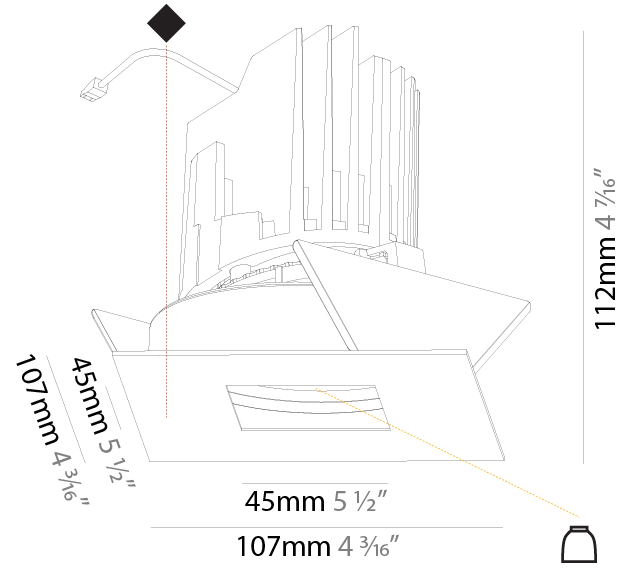

GENERAL

Series: Bioniq
Subseries: Bioniq Square Pinhole
Brand: Prolicht
Division: Architectural
Mounting Type: Recessed
Mounting Location: Ceiling
Subcategory: Downlight

PHYSICAL

Shape: Square
Length (mm): 107
Length (in): 4 ³/₁₆"
Width (mm): 107
Width (in): 4 ³/₁₆"
Depth (mm): 112
Depth (in): 4 ⁷/₁₆"
Ceiling Thickness (mm): 10 / 12.5 / 15
Ceiling Thickness (in): 3/8 or 1/2 or 9/16
Min. Recessing Depth (mm): 130
Min. Recessing Depth (in): 5 ¹/₈"
Light Distribution: Adjustable / Downlight
Weight (kg): 0.463
Weight (lbs): 1.02
Fixture Finish: SSR / BKV / CWI / CRY / HAB / UFT / ITA / RUA / FTG / MYG / LOD / PUS / FRO / FUP / KIA / POP / BLS / SPG / MEY / GOH / GUM / CHC / COM / ABZ / JAG / OBR / MOS / ROR
Fixture Material: Aluminum Die Cast
Cut-out Measurements: 98mm / 3 7/8"

ELECTRICAL

Lamp Type: LED (Zhaga Standard)
Total Output Wattage (W): 15
Dimming: Dali Dimming
Driver Included: No
Driver Location: Recessed Housing
Driver Type: Constant Current - 120Vac
Housing: See components
Input Voltage (V): 120
Constant Current (MA): 350

LED

Number of LEDs: 1
Color Temperature (°K): Warm Dim
Max. Delivered Lumen (lm): 760
Nominal Lumen (lm): 1140
CRI: >90 CRI
Lamp Life (hrs): 50000

OPTICAL

Reflector°: 20 / 40 / 60
Adjustability: Rotational 355°; Tilt 30°

RATINGS AND CERTIFICATIONS

Certified By: Certified for North American Standards
IP rating: IP20