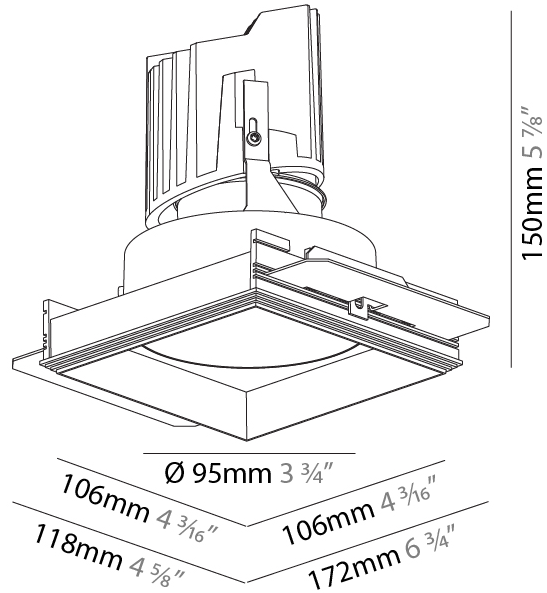

GENERAL

Series: Bioniq
Subseries: Bioniq Square Deep
Brand: Prolicht
Division: Architectural
Mounting Type: Trimless
Mounting Location: Ceiling
Subcategory: Downlight

PHYSICAL

Diameter (mm): 95
Diameter (in): 3 3/4
Length (mm): 106
Length (in): 4 3/16
Width (mm): 106
Width (in): 4 3/16
Height (mm): 150
Height (in): 5 7/8
Ceiling Thickness (mm): 10 / 12.5 / 15 / 25
Ceiling Thickness (in): 3/8 or 1/2 or 9/16 or 1
Min. Recessing Depth (mm): 170
Min. Recessing Depth (in): 6 11/16
Light Distribution: Downlight
Weight (kg): 0.688
Weight (lbs): 1.52
Fixture Finish: SSR / BKV / CWI / CRY / HAB / UFT / ITA / RUA / FTG / MYG / LOD / PUS / FRO / FUP / KIA / POP / BLS / SPG / MEY / GOH / GUM / CHC / COM / ABZ / JAG / OBR / MOS / ROR
Fixture Material: Aluminum Die Cast
Cut-out Measurements: 120mm / 4 3/4" x 120mm / 4 3/4"
Upon Request: Unique Ceiling Thickness

ELECTRICAL

Lamp Type: LED (Zhaga Standard)
Input Wattage (W): 16.5
Total Output Wattage (W): 14.7
Dimming: Dali Dimming
Driver Included: No
Driver Location: Recessed Housing
Driver Type: Constant Current - 120Vac
Driver Class: Class 2
Housing: See Components
Input Voltage (V): 120
Constant Current (MA): 350

LED

Number of LEDs: 1
Color Temperature (°K): Warm Dim
Max. Delivered Lumen (lm): 770
Nominal Lumen (lm): 1140
CRI: >90 CRI
Lamp Life (hrs): 50000
Upon Request: RGB-W Tunable White Special Color Temperature Special LED

OPTICAL

Reflector: 20 / 40 / 60
Upon Request: Special Beam Angles

RATINGS AND CERTIFICATIONS

Zaneen Group, Inc. 1600 988 3382, F 416-247-9319, www.zaneen.com

Certified By: Certified for North American Standards
In a constant effort to supply the best product, we reserve the right to change specifications or materials without notice. The most recent specification sheets are found at zaneen.com