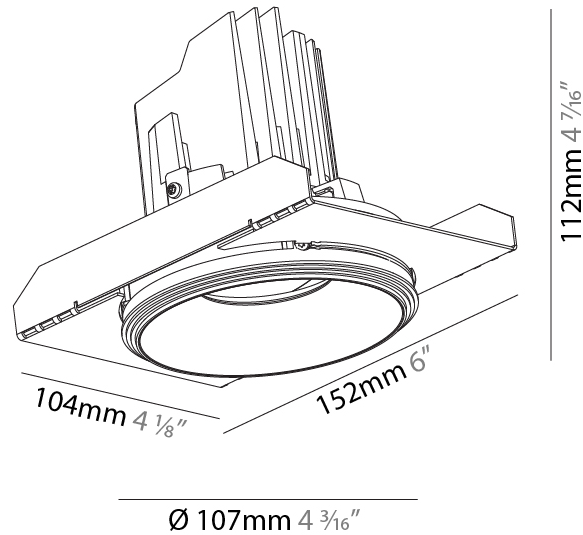

PHYSICAL

Shape: Round
Diameter (mm): 107
Diameter (in): 4 ³/₁₆
Height (mm): 112
Height (in): 4 ⁷/₁₆
Ceiling Thickness (mm): 10 / 12.5 / 15 / 25
Ceiling Thickness (in): 3/8 or 1/2 or 9/16 or 1
Min. Recessing Depth (mm): 130
Min. Recessing Depth (in): 5 ¹/₈
Light Distribution: Adjustable / Downlight
Weight (kg): 0.609
Weight (lbs): 1.34
Fixture Finish: SSR / BKV / CWI / CRY / HAB / UFT / ITA / RUA / FTG / MYG / LOD / PUS / FRO / FUP / KIA / POP / BLS / SPG / MEY / GOH / GUM / CHC / COM / ABZ / JAG / OBR / MOS / ROR
Fixture Material: Aluminum Die Cast
Cut-out Measurements: $\square$ 111mm / 4 3/8"
Upon Request: Unique Ceiling Thickness

ELECTRICAL

Lamp Type: LED (Zhaga Standard)
Input Wattage (W): 16.5
Total Output Wattage (W): 14.7
Dimming: Dali Dimming
Driver Included: No
Driver Location: Recessed Housing
Driver Type: Constant Current - 120Vac
Driver Class: Class 2
Housing: See Components
Input Voltage (V): 120
Constant Current (MA): 350

LED

Number of LEDs: 1
Max. Delivered Lumen (lm): 770
Nominal Lumen (lm): 1140
CRI: >90 CRI
Lamp Life (hrs): 50000
Upon Request: RGB-W Tunable White Special Color Temperature Special LED

OPTICAL

Reflector^o: 20 / 40 / 60
Adjustability: Rotational 355°; Tilt 10°
Upon Request: Special Beam Angles

RATINGS AND CERTIFICATIONS

Certified By: Certified for North American Standards
IP rating: IP20